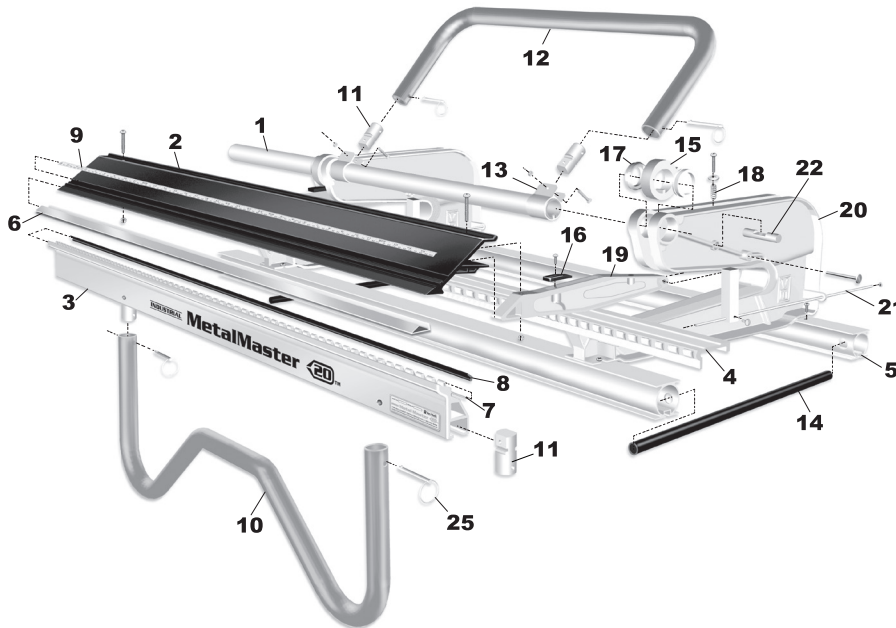

*Can Ship UPS in 2 Pieces

Call For IM665 & IM1465 Parts

Parts For All Models

Ref	Part Name	P/N
9	Rule, Tape Inches/Metric	4765
10	Handle, Bending	4810
11	Post, Handle (2 ea)	3906
12	Handle, Locking	4805
13	Bracket, Locking Handle	4107
14	Handle, Carrying	3686
15	Cam, Locking	4801
16	Pads, Wedge UHMW (10 ea)	3574
17	Bearing, Cam Tube (2 ea)	3901
18	Springs, Coil 3/4 x 1 3/4" (4 ea)	3902
19	Casting, Pivot Arm	4462B
20	Casting, Base C Clamp	4870
21	Material Stop Assembly	3687
22	Spring Pivot	4767

Optional Accessories

TrimCutter™	Part No. 3017	NailHawg™	Part No. NH25/NH31
-------------	---------------	-----------	--------------------

Don't forget the one accessory that literally cuts your labor in half. TrimCutter™ is the perfect Add-On, paying for itself in as little as one job.

Available in 25 and 31 inch swaths, NailHawg™ gets all the metal debris and uses a unique toe/hand release to collect and dispose of nails where ever you want them.

Tune-Up Kit No. 3914

8	Wear Strip	4737
16	Pads, Wedge UHMW	3574
17	Bearing, Cam Tube	3901
18	Springs, Coil 3/4 x 1 3/4"	3902
25	Faspins	3655