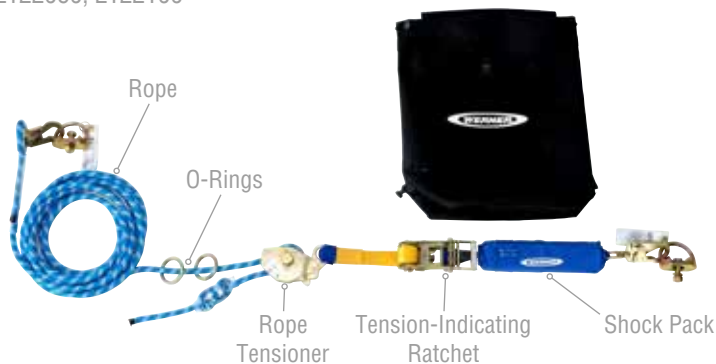

Temporary Rope Horizontal Lifelines

Option of D-Bolt Anchorage Connectors or Cross-Arm Straps

Option of Standard tensioner or Tension Limiter and Ratchet Strap

Maximum of two users per system

NEW

Temporary Rope Horizontal Lifelines

Systems without Tension-Indicating Ratchet

L100030, L100060, L100030, L100100,
L120030, L120060, L120100

Systems with Tension-Indicating Ratchet

L102030, L102060, L102100, L122030,
L122060, L122100

Available in 4 styles:

STANDARD w/ CROSS ARM STRAPS –

Synthetic rope,
2 cross arm straps, shock
pack, and tensioner

PREMIUM w/ CROSS ARM STRAPS –

Synthetic rope,
2 cross arm straps, shock
pack, tensioner, tension
limiter & ratchet strap

STANDARD w/ D-BOLT ANCHORS –

Synthetic rope,
2 d-bolt anchors, shock
pack, and tensioner

PREMIUM w/ D-BOLT ANCHORS –

Synthetic rope,
2 d-bolt anchors, shock
pack, tensioner, tension
limiter & ratchet strap